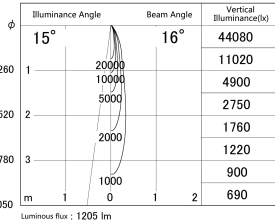

Item no. DD161-1515MW9035

Series Name: AMMA Φ80 series Lens type adjustable Antiglare (DD161-AG)

■ Lighting Distribution Curve (cd/1000 lm)

Installation	Recessed mount
Type	High-efficiency antiglare type adjustable downlight
Fixture wattage	14W
Beam angle	16deg
Color Temp.	3500K
CRI	Ra>90
Luminous	1203 lm
Body	Die-castaluminumalloy
Body finish	N/A
Trim finish	White
Reflector finish	Mirror
IP Rate	IP20
Light source	COB module
Input Voltage	AC220~240V
Dimming Type	Non-Dimmable
Certificate	CE,CCC
Cut Hole	80mm