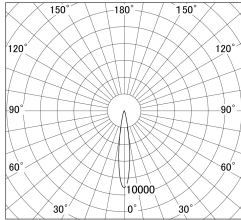

■ Lighting Distribution Curve (cd/1000 lm)