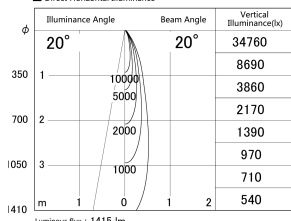

Item no. DD161-1520MW9035

Series Name: AMMA Φ80 series Lens type adjustable Antiglare (DD161-AG)

■ Lighting Distribution Curve (cd/1000 lm)

Installation	Recessed mount
Type	High-efficiency antiglare type adjustable downlight
Fixture wattage	14W
Beam angle	20deg
Color Temp.	3500K
CRI	Ra>90
Luminous	1416 lm
Body	Die-castaluminumalloy
Body finish	N/A
Trim finish	White
Reflector finish	Mirror
IP Rate	IP20
Light source	COB module
Input Voltage	AC220~240V
Dimming Type	Non-Dimmable
Certificate	CE,CCC
Cut Hole	80mm