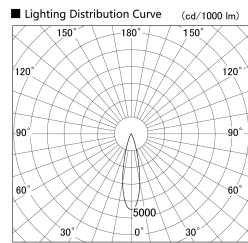

Item no. DD161-1525MW9035

Series Name: AMMA Φ80 series Lens type adjustable Antiglare (DD161-AG)

Installation	Recessed mount
Type	High-efficiency antiglare type adjustable downlight
Fixture wattage	14W
Beam angle	25deg
Color Temp.	3500K
CRI	Ra>90
Luminous	1293 lm
Body	Die-castaluminumalloy
Body finish	N/A
Trim finish	White
Reflector finish	Mirror
IP Rate	IP20
Light source	COB module
Input Voltage	AC220~240V
Dimming Type	Non-Dimmable
Certificate	CE,CCC
Cut Hole	80mm