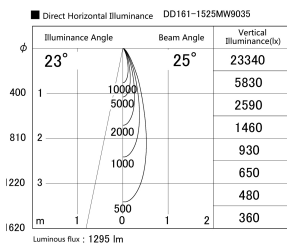

Item no. DD161-1525MW9035

Series Name: AMMA Φ80 series Lens type adjustable Antiglare (DD161-AG)

Installation	Recessed mount
Type	High-efficiency antiglare type adjustable downlight
Fixture wattage	14W
Beam angle	25deg
Color Temp.	3500K
CRI	Ra>90
Luminous	1293 lm
Body	Die-castaluminumalloy
Body finish	N/A
Trim finish	White
Reflector finish	Mirror
IP Rate	IP20
Light source	COB module
Input Voltage	AC220~240V
Dimming Type	Non-Dimmable
Certificate	CE,CCC
Cut Hole	80mm