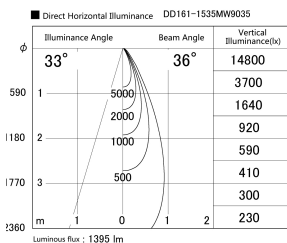

Item no. DD161-1535MW9035

Series Name: AMMA Φ80 series Lens type adjustable Antiglare (DD161-AG)

Installation	Recessed mount
Type	High-efficiency antiglare type adjustable downlight
Fixture wattage	14W
Beam angle	36deg
Color Temp.	3500K
CRI	Ra>90
Luminous	1397 lm
Body	Die-castaluminumalloy
Body finish	N/A
Trim finish	White
Reflector finish	Mirror
IP Rate	IP20
Light source	COB module
Input Voltage	AC220~240V
Dimming Type	Non-Dimmable
Certificate	CE,CCC
Cut Hole	80mm