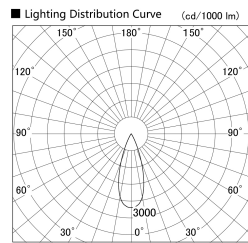

Item no. DD161-1535MW9035

Series Name: AMMA Φ80 series Lens type adjustable Antiglare (DD161-AG)

Installation	Recessed mount
Type	High-efficiency antiglare type adjustable downlight
Fixture wattage	14W
Beam angle	36deg
Color Temp.	3500K
CRI	Ra>90
Luminous	1397 lm
Body	Die-castaluminumalloy
Body finish	N/A
Trim finish	White
Reflector finish	Mirror
IP Rate	IP20
Light source	COB module
Input Voltage	AC220~240V
Dimming Type	Non-Dimmable
Certificate	CE,CCC
Cut Hole	80mm