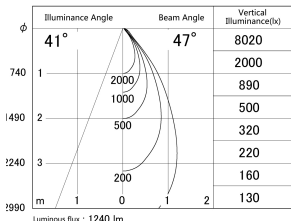

Item no. DD161-1545MW9035

Series Name: AMMA Φ80 series Lens type adjustable Antiglare (DD161-AG)

■ Lighting Distribution Curve (cd/1000 lm)

Installation	Recessed mount
Type	High-efficiency antiglare type adjustable downlight
Fixture wattage	14W
Beam angle	47deg
Color Temp.	3500K
CRI	Ra>90
Luminous	1241 lm
Body	Die-castaluminumalloy
Body finish	N/A
Trim finish	White
Reflector finish	Mirror
IP Rate	IP20
Light source	COB module
Input Voltage	AC220~240V
Dimming Type	Non-Dimmable
Certificate	CE,CCC
Cut Hole	80mm