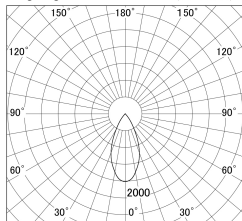

■ Lighting Distribution Curve (cd/1000 lm)