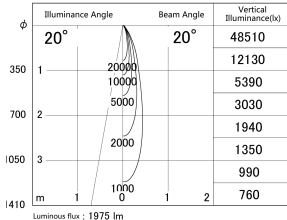

Item no. DD161-2020MW9035

Series Name: AMMA Φ80 series Lens type adjustable Antiglare (DD161-AG)

■ Lighting Distribution Curve (cd/1000 lm)

Installation	Recessed mount
Type	High-efficiency antiglare type adjustable downlight
Fixture wattage	21W
Beam angle	20deg
Color Temp.	3500K
CRI	Ra>90
Luminous	1976 lm
Body	Die-castaluminumalloy
Body finish	N/A
Trim finish	White
Reflector finish	Mirror
IP Rate	IP20
Light source	COB module
Input Voltage	AC220~240V
Dimming Type	Non-Dimmable
Certificate	CE,CCC
Cut Hole	80mm