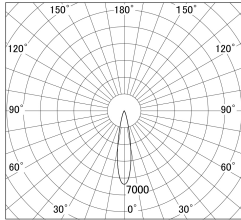

■ Lighting Distribution Curve (cd/1000 lm)