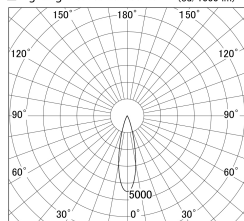

■ Lighting Distribution Curve (cd/1000 lm)