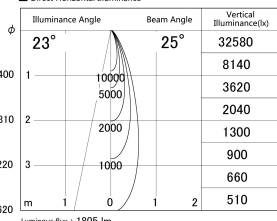

Item no. DD161-2025MW9035

Series Name: AMMA Φ80 series Lens type adjustable Antiglare (DD161-AG)

■ Lighting Distribution Curve (cd/1000 lm)

Installation	Recessed mount
Type	High-efficiency antiglare type adjustable downlight
Fixture wattage	21W
Beam angle	25deg
Color Temp.	3500K
CRI	Ra>90
Luminous	1805 lm
Body	Die-castaluminumalloy
Body finish	N/A
Trim finish	White
Reflector finish	Mirror
IP Rate	IP20
Light source	COB module
Input Voltage	AC220~240V
Dimming Type	Non-Dimmable
Certificate	CE,CCC
Cut Hole	80mm