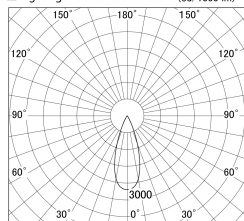

■ Lighting Distribution Curve (cd/1000 lm)