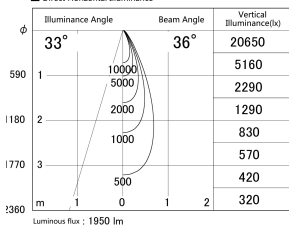

Item no. DD161-2035MW9035

Series Name: AMMA Φ80 series Lens type adjustable Antiglare (DD161-AG)

■ Lighting Distribution Curve (cd/1000 lm)

Installation	Recessed mount
Type	High-efficiency antiglare type adjustable downlight
Fixture wattage	21W
Beam angle	36deg
Color Temp.	3500K
CRI	Ra>90
Luminous	1949 lm
Body	Die-castaluminumalloy
Body finish	N/A
Trim finish	White
Reflector finish	Mirror
IP Rate	IP20
Light source	COB module
Input Voltage	AC220~240V
Dimming Type	Non-Dimmable
Certificate	CE,CCC
Cut Hole	80mm