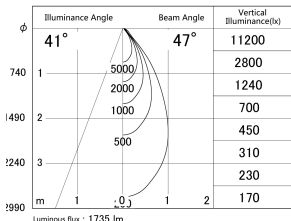

Item no. DD161-2045MW9035

Series Name: AMMA Φ80 series Lens type adjustable Antiglare (DD161-AG)

■ Lighting Distribution Curve (cd/1000 lm)

Installation	Recessed mount
Type	High-efficiency antiglare type adjustable downlight
Fixture wattage	21W
Beam angle	47deg
Color Temp.	3500K
CRI	Ra>90
Luminous	1733 lm
Body	Die-castaluminumalloy
Body finish	N/A
Trim finish	White
Reflector finish	Mirror
IP Rate	IP20
Light source	COB module
Input Voltage	AC220~240V
Dimming Type	Non-Dimmable
Certificate	CE,CCC
Cut Hole	80mm