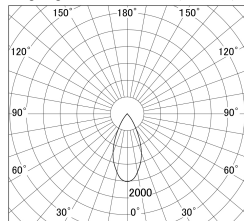

■ Lighting Distribution Curve (cd/1000 lm)