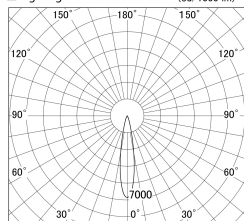

■ Lighting Distribution Curve (cd/1000 lm)