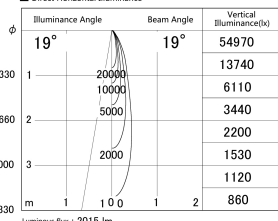

Item no. DD161-2520MW9035

Series Name: AMMA Φ80 series Lens type adjustable Antiglare (DD161-AG)

■ Lighting Distribution Curve (cd/1000 lm)

Installation	Recessed mount
Type	High-efficiency antiglare type adjustable downlight
Fixture wattage	24W
Beam angle	19deg
Color Temp.	3500K
CRI	Ra>90
Luminous	2015 lm
Body	Die-castaluminumalloy
Body finish	N/A
Trim finish	White
Reflector finish	Mirror
IP Rate	IP20
Light source	COB module
Input Voltage	AC220~240V
Dimming Type	Non-Dimmable
Certificate	CE,CCC
Cut Hole	80mm