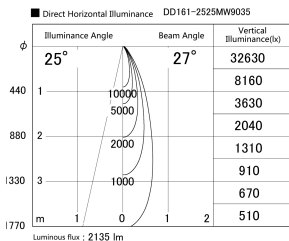

Item no. DD161-2525MW9035

Series Name: AMMA Φ80 series Lens type adjustable Antiglare (DD161-AG)

Installation	Recessed mount
Type	High-efficiency antiglare type adjustable downlight
Fixture wattage	24W
Beam angle	27deg
Color Temp.	3500K
CRI	Ra>90
Luminous	2134 lm
Body	Die-castaluminumalloy
Body finish	N/A
Trim finish	White
Reflector finish	Mirror
IP Rate	IP20
Light source	COB module
Input Voltage	AC220~240V
Dimming Type	Non-Dimmable
Certificate	CE,CCC
Cut Hole	80mm