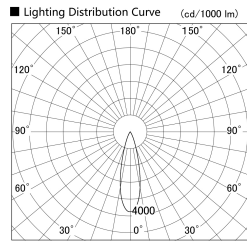

Item no. DD161-2525MW9035

Series Name: AMMA Φ80 series Lens type adjustable Antiglare (DD161-AG)

Installation	Recessed mount
Type	High-efficiency antiglare type adjustable downlight
Fixture wattage	24W
Beam angle	27deg
Color Temp.	3500K
CRI	Ra>90
Luminous	2134 lm
Body	Die-castaluminumalloy
Body finish	N/A
Trim finish	White
Reflector finish	Mirror
IP Rate	IP20
Light source	COB module
Input Voltage	AC220~240V
Dimming Type	Non-Dimmable
Certificate	CE,CCC
Cut Hole	80mm