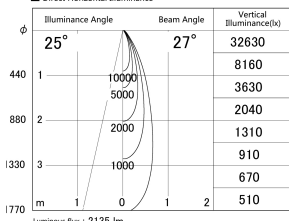

Item no. DD161-2525MW9035

Series Name: AMMA Φ80 series Lens type adjustable Antiglare (DD161-AG)

■ Lighting Distribution Curve (cd/1000 lm)

Installation	Recessed mount
Type	High-efficiency antiglare type adjustable downlight
Fixture wattage	24W
Beam angle	27deg
Color Temp.	3500K
CRI	Ra>90
Luminous	2134 lm
Body	Die-castaluminumalloy
Body finish	N/A
Trim finish	White
Reflector finish	Mirror
IP Rate	IP20
Light source	COB module
Input Voltage	AC220~240V
Dimming Type	Non-Dimmable
Certificate	CE,CCC
Cut Hole	80mm