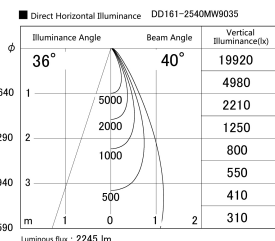

Item no. DD161-2540MW9035

Series Name: AMMA Φ80 series Lens type adjustable Antiglare (DD161-AG)

Installation	Recessed mount
Type	High-efficiency antiglare type adjustable downlight
Fixture wattage	24W
Beam angle	40deg
Color Temp.	3500K
CRI	Ra>90
Luminous	2243 lm
Body	Die-castaluminumalloy
Body finish	N/A
Trim finish	White
Reflector finish	Mirror
IP Rate	IP20
Light source	COB module
Input Voltage	AC220~240V
Dimming Type	Non-Dimmable
Certificate	CE,CCC
Cut Hole	80mm