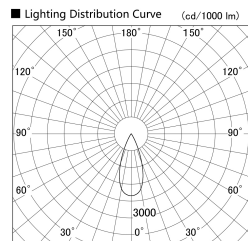

Item no. DD161-2540MW9035

Series Name: AMMA Φ80 series Lens type adjustable Antiglare (DD161-AG)

Installation	Recessed mount
Type	High-efficiency antiglare type adjustable downlight
Fixture wattage	24W
Beam angle	40deg
Color Temp.	3500K
CRI	Ra>90
Luminous	2243 lm
Body	Die-castaluminumalloy
Body finish	N/A
Trim finish	White
Reflector finish	Mirror
IP Rate	IP20
Light source	COB module
Input Voltage	AC220~240V
Dimming Type	Non-Dimmable
Certificate	CE,CCC
Cut Hole	80mm