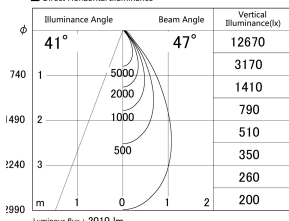

Item no. DD161-2545MW9035

Series Name: AMMA Φ80 series Lens type adjustable Antiglare (DD161-AG)

■ Lighting Distribution Curve (cd/1000 lm)

Installation	Recessed mount
Type	High-efficiency antiglare type adjustable downlight
Fixture wattage	24W
Beam angle	47deg
Color Temp.	3500K
CRI	Ra>90
Luminous	2012 lm
Body	Die-castaluminumalloy
Body finish	N/A
Trim finish	White
Reflector finish	Mirror
IP Rate	IP20
Light source	COB module
Input Voltage	AC220~240V
Dimming Type	Non-Dimmable
Certificate	CE,CCC
Cut Hole	80mm