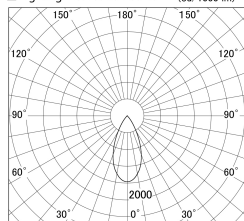

■ Lighting Distribution Curve (cd/1000 lm)