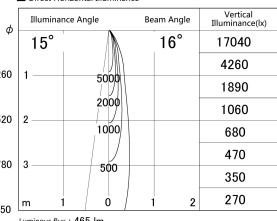

Item no. DD161-0515MW9040

Series Name: AMMA Φ80 series Lens type adjustable Antiglare (DD161-AG)

■ Lighting Distribution Curve (cd/1000 lm)

Installation	Recessed mount
Type	High-efficiency antiglare type adjustable downlight
Fixture wattage	5W
Beam angle	16deg
Color Temp.	4000K
CRI	Ra>90
Luminous	465 lm
Body	Die-castaluminumalloy
Body finish	N/A
Trim finish	White
Reflector finish	Mirror
IP Rate	IP20
Light source	COB module
Input Voltage	AC220~240V
Dimming Type	Non-Dimmable
Certificate	CE,CCC
Cut Hole	80mm