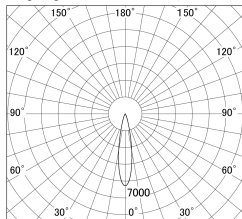

■ Lighting Distribution Curve (cd/1000 lm)