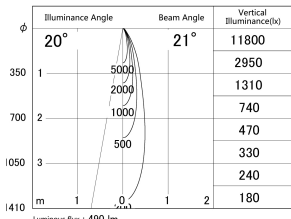

Item no. DD161-0520MW9040

Series Name: AMMA Φ 80 series Lens type adjustable Antiglare (DD161-AG)

■ Lighting Distribution Curve (cd/1000 lm)

Installation	Recessed mount
Type	High-efficiency antiglare type adjustable downlight
Fixture wattage	5W
Beam angle	21deg
Color Temp.	4000K
CRI	Ra>90
Luminous	491 lm
Body	Die-castaluminumalloy
Body finish	N/A
Trim finish	White
Reflector finish	Mirror
IP Rate	IP20
Light source	COB module
Input Voltage	AC220~240V
Dimming Type	Non-Dimmable
Certificate	CE,CCC
Cut Hole	80mm