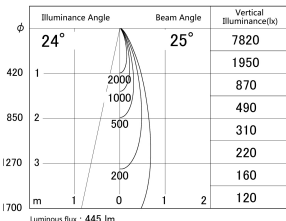

Item no. DD161-0525MW9040

Series Name: AMMA Φ80 series Lens type adjustable Antiglare (DD161-AG)

■ Lighting Distribution Curve (cd/1000 lm)

Installation	Recessed mount
Type	High-efficiency antiglare type adjustable downlight
Fixture wattage	5W
Beam angle	25deg
Color Temp.	4000K
CRI	Ra>90
Luminous	445 lm
Body	Die-cast aluminum alloy
Body finish	N/A
Trim finish	White
Reflector finish	Mirror
IP Rate	IP20
Light source	COB module
Input Voltage	AC220~240V
Dimming Type	Non-Dimmable
Certificate	CE,CCC
Cut Hole	80mm