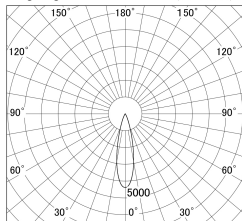

■ Lighting Distribution Curve (cd/1000 lm)