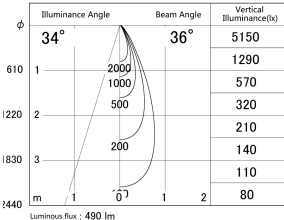

Item no. DD161-0535MW9040

Series Name: AMMA Φ80 series Lens type adjustable Antiglare (DD161-AG)

■ Lighting Distribution Curve (cd/1000 lm)

Installation	Recessed mount
Type	High-efficiency antiglare type adjustable downlight
Fixture wattage	5W
Beam angle	36deg
Color Temp.	4000K
CRI	Ra>90
Luminous	491 lm
Body	Die-castaluminumalloy
Body finish	N/A
Trim finish	White
Reflector finish	Mirror
IP Rate	IP20
Light source	COB module
Input Voltage	AC220~240V
Dimming Type	Non-Dimmable
Certificate	CE,CCC
Cut Hole	80mm