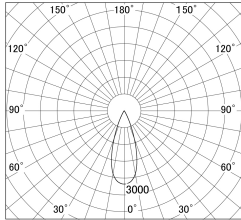

■ Lighting Distribution Curve (cd/1000 lm)