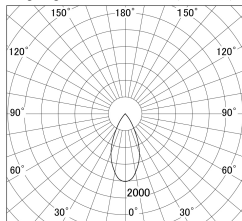

■ Lighting Distribution Curve (cd/1000 lm)