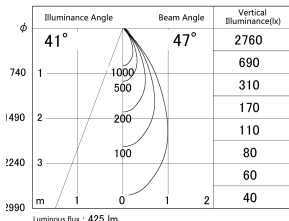

Item no. DD161-0545MW9040

Series Name: AMMA Φ80 series Lens type adjustable Antiglare (DD161-AG)

■ Lighting Distribution Curve (cd/1000 lm)

Installation	Recessed mount
Type	High-efficiency antiglare type adjustable downlight
Fixture wattage	5W
Beam angle	47deg
Color Temp.	4000K
CRI	Ra>90
Luminous	427 lm
Body	Die-castaluminumalloy
Body finish	N/A
Trim finish	White
Reflector finish	Mirror
IP Rate	IP20
Light source	COB module
Input Voltage	AC220~240V
Dimming Type	Non-Dimmable
Certificate	CE,CCC
Cut Hole	80mm