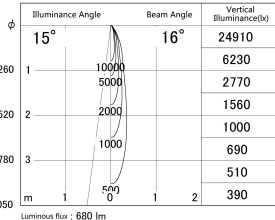

Item no. DD161-0815MW9040

Series Name: AMMA Φ80 series Lens type adjustable Antiglare (DD161-AG)

■ Lighting Distribution Curve (cd/1000 lm)

Installation	Recessed mount
Type	High-efficiency antiglare type adjustable downlight
Fixture wattage	7.5W
Beam angle	16deg
Color Temp.	4000K
CRI	Ra>90
Luminous	680 lm
Body	Die-castaluminumalloy
Body finish	N/A
Trim finish	White
Reflector finish	Mirror
IP Rate	IP20
Light source	COB module
Input Voltage	AC220~240V
Dimming Type	Non-Dimmable
Certificate	CE,CCC
Cut Hole	80mm