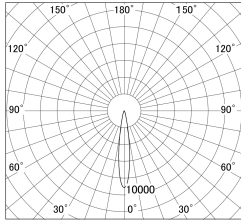

■ Lighting Distribution Curve (cd/1000 lm)