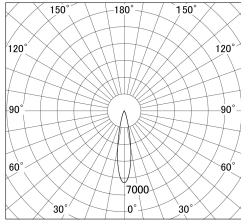

■ Lighting Distribution Curve (cd/1000 lm)