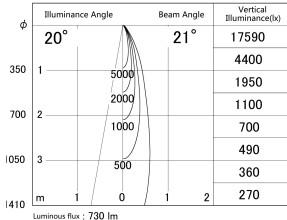

Item no. DD161-0820MW9040

Series Name: AMMA Φ80 series Lens type adjustable Antiglare (DD161-AG)

■ Lighting Distribution Curve (cd/1000 lm)

Installation	Recessed mount
Type	High-efficiency antiglare type adjustable downlight
Fixture wattage	7.5W
Beam angle	21deg
Color Temp.	4000K
CRI	Ra>90
Luminous	732 lm
Body	Die-castaluminumalloy
Body finish	N/A
Trim finish	White
Reflector finish	Mirror
IP Rate	IP20
Light source	COB module
Input Voltage	AC220~240V
Dimming Type	Non-Dimmable
Certificate	CE,CCC
Cut Hole	80mm