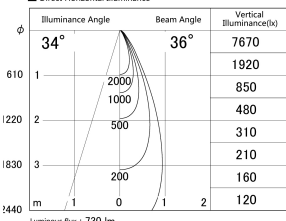

Item no. DD161-0835MW9040

Series Name: AMMA Φ80 series Lens type adjustable Antiglare (DD161-AG)

■ Lighting Distribution Curve (cd/1000 lm)

Installation	Recessed mount
Type	High-efficiency antiglare type adjustable downlight
Fixture wattage	7.5W
Beam angle	36deg
Color Temp.	4000K
CRI	Ra>90
Luminous	731 lm
Body	Die-castaluminumalloy
Body finish	N/A
Trim finish	White
Reflector finish	Mirror
IP Rate	IP20
Light source	COB module
Input Voltage	AC220~240V
Dimming Type	Non-Dimmable
Certificate	CE,CCC
Cut Hole	80mm