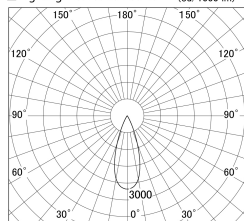

■ Lighting Distribution Curve (cd/1000 lm)