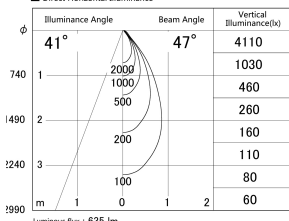

Item no. DD161-0845MW9040

Series Name: AMMA Φ80 series Lens type adjustable Antiglare (DD161-AG)

■ Lighting Distribution Curve (cd/1000 lm)

Installation	Recessed mount
Type	High-efficiency antiglare type adjustable downlight
Fixture wattage	7.5W
Beam angle	47deg
Color Temp.	4000K
CRI	Ra>90
Luminous	637 lm
Body	Die-castaluminumalloy
Body finish	N/A
Trim finish	White
Reflector finish	Mirror
IP Rate	IP20
Light source	COB module
Input Voltage	AC220~240V
Dimming Type	Non-Dimmable
Certificate	CE,CCC
Cut Hole	80mm