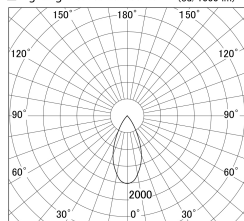

■ Lighting Distribution Curve (cd/1000 lm)