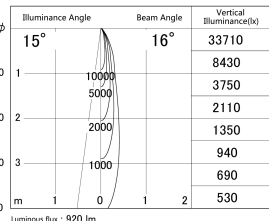

Item no. DD161-1015MW9040

Series Name: AMMA Φ80 series Lens type adjustable Antiglare (DD161-AG)

■ Lighting Distribution Curve (cd/1000 lm)

Installation	Recessed mount
Type	High-efficiency antiglare type adjustable downlight
Fixture wattage	10.5W
Beam angle	16deg
Color Temp.	4000K
CRI	Ra>90
Luminous	920 lm
Body	Die-castaluminumalloy
Body finish	N/A
Trim finish	White
Reflector finish	Mirror
IP Rate	IP20
Light source	COB module
Input Voltage	AC220~240V
Dimming Type	Non-Dimmable
Certificate	CE,CCC
Cut Hole	80mm