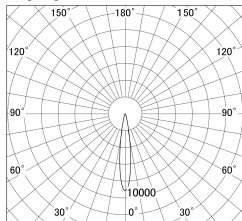

■ Lighting Distribution Curve (cd/1000 lm)