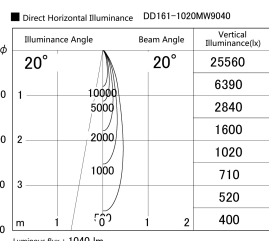

Item no. DD161-1020MW9040

Series Name: AMMA Φ80 series Lens type adjustable Antiglare (DD161-AG)

Installation	Recessed mount
Type	High-efficiency antiglare type adjustable downlight
Fixture wattage	10.5W
Beam angle	20deg
Color Temp.	4000K
CRI	Ra>90
Luminous	1041 lm
Body	Die-cast aluminum alloy
Body finish	N/A
Trim finish	White
Reflector finish	Mirror
IP Rate	IP20
Light source	COB module
Input Voltage	AC220~240V
Dimming Type	Non-Dimmable
Certificate	CE,CCC
Cut Hole	80mm