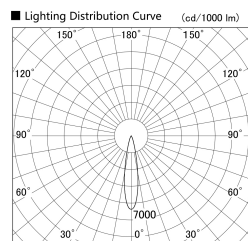

Item no. DD161-1020MW9040

Series Name: AMMA Φ80 series Lens type adjustable Antiglare (DD161-AG)

Installation	Recessed mount
Type	High-efficiency antiglare type adjustable downlight
Fixture wattage	10.5W
Beam angle	20deg
Color Temp.	4000K
CRI	Ra>90
Luminous	1041 lm
Body	Die-cast aluminum alloy
Body finish	N/A
Trim finish	White
Reflector finish	Mirror
IP Rate	IP20
Light source	COB module
Input Voltage	AC220~240V
Dimming Type	Non-Dimmable
Certificate	CE,CCC
Cut Hole	80mm