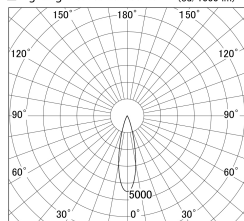

■ Lighting Distribution Curve (cd/1000 lm)