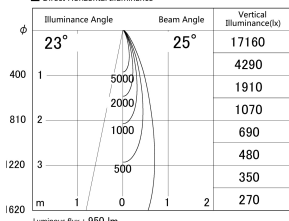

Item no. DD161-1025MW9040

Series Name: AMMA Φ80 series Lens type adjustable Antiglare (DD161-AG)

■ Lighting Distribution Curve (cd/1000 lm)

Installation	Recessed mount
Type	High-efficiency antiglare type adjustable downlight
Fixture wattage	10.5W
Beam angle	25deg
Color Temp.	4000K
CRI	Ra>90
Luminous	951 lm
Body	Die-castaluminumalloy
Body finish	N/A
Trim finish	White
Reflector finish	Mirror
IP Rate	IP20
Light source	COB module
Input Voltage	AC220~240V
Dimming Type	Non-Dimmable
Certificate	CE,CCC
Cut Hole	80mm