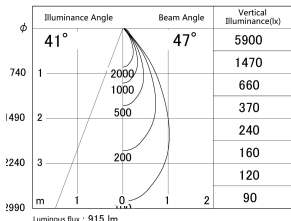

Item no. DD161-1045MW9040

Series Name: AMMA Φ80 series Lens type adjustable Antiglare (DD161-AG)

■ Lighting Distribution Curve (cd/1000 lm)

Installation	Recessed mount
Type	High-efficiency antiglare type adjustable downlight
Fixture wattage	10.5W
Beam angle	47deg
Color Temp.	4000K
CRI	Ra>90
Luminous	913 lm
Body	Die-castaluminumalloy
Body finish	N/A
Trim finish	White
Reflector finish	Mirror
IP Rate	IP20
Light source	COB module
Input Voltage	AC220~240V
Dimming Type	Non-Dimmable
Certificate	CE,CCC
Cut Hole	80mm