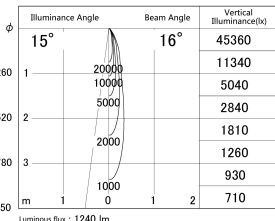

Item no. DD161-1515MW9040

Series Name: AMMA Φ80 series Lens type adjustable Antiglare (DD161-AG)

■ Lighting Distribution Curve (cd/1000 lm)

Installation	Recessed mount
Type	High-efficiency antiglare type adjustable downlight
Fixture wattage	14W
Beam angle	16deg
Color Temp.	4000K
CRI	Ra>90
Luminous	1238 lm
Body	Die-castaluminumalloy
Body finish	N/A
Trim finish	White
Reflector finish	Mirror
IP Rate	IP20
Light source	COB module
Input Voltage	AC220~240V
Dimming Type	Non-Dimmable
Certificate	CE,CCC
Cut Hole	80mm