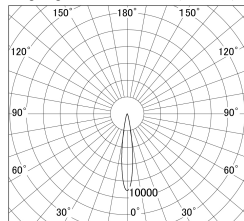

■ Lighting Distribution Curve (cd/1000 lm)