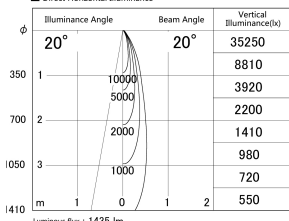

Item no. DD161-1520MW9040

Series Name: AMMA Φ80 series Lens type adjustable Antiglare (DD161-AG)

■ Lighting Distribution Curve (cd/1000 lm)

Installation	Recessed mount
Type	High-efficiency antiglare type adjustable downlight
Fixture wattage	14W
Beam angle	20deg
Color Temp.	4000K
CRI	Ra>90
Luminous	1436 lm
Body	Die-castaluminumalloy
Body finish	N/A
Trim finish	White
Reflector finish	Mirror
IP Rate	IP20
Light source	COB module
Input Voltage	AC220~240V
Dimming Type	Non-Dimmable
Certificate	CE,CCC
Cut Hole	80mm