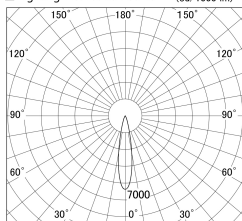

■ Lighting Distribution Curve (cd/1000 lm)