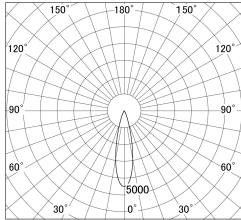

■ Lighting Distribution Curve (cd/1000 lm)