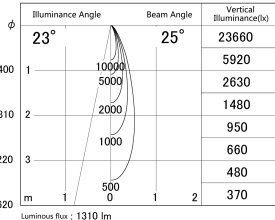

Item no. DD161-1525MW9040

Series Name: AMMA Φ80 series Lens type adjustable Antiglare (DD161-AG)

■ Lighting Distribution Curve (cd/1000 lm)

Installation	Recessed mount
Type	High-efficiency antiglare type adjustable downlight
Fixture wattage	14W
Beam angle	25deg
Color Temp.	4000K
CRI	Ra>90
Luminous	1311 lm
Body	Die-castaluminumalloy
Body finish	N/A
Trim finish	White
Reflector finish	Mirror
IP Rate	IP20
Light source	COB module
Input Voltage	AC220~240V
Dimming Type	Non-Dimmable
Certificate	CE,CCC
Cut Hole	80mm