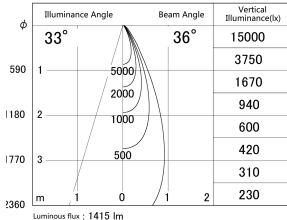

Item no. DD161-1535MW9040

Series Name: AMMA Φ80 series Lens type adjustable Antiglare (DD161-AG)

■ Lighting Distribution Curve (cd/1000 lm)

Installation	Recessed mount
Type	High-efficiency antiglare type adjustable downlight
Fixture wattage	14W
Beam angle	36deg
Color Temp.	4000K
CRI	Ra>90
Luminous	1416 lm
Body	Die-castaluminumalloy
Body finish	N/A
Trim finish	White
Reflector finish	Mirror
IP Rate	IP20
Light source	COB module
Input Voltage	AC220~240V
Dimming Type	Non-Dimmable
Certificate	CE,CCC
Cut Hole	80mm