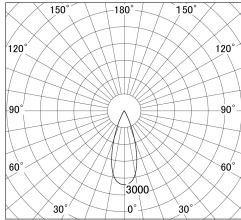

■ Lighting Distribution Curve (cd/1000 lm)