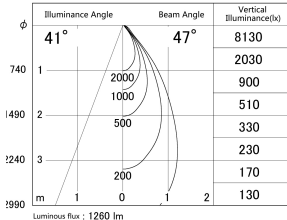

Item no. DD161-1545MW9040

Series Name: AMMA Φ80 series Lens type adjustable Antiglare (DD161-AG)

■ Lighting Distribution Curve (cd/1000 lm)

Installation	Recessed mount
Type	High-efficiency antiglare type adjustable downlight
Fixture wattage	14W
Beam angle	47deg
Color Temp.	4000K
CRI	Ra>90
Luminous	1259 lm
Body	Die-castaluminumalloy
Body finish	N/A
Trim finish	White
Reflector finish	Mirror
IP Rate	IP20
Light source	COB module
Input Voltage	AC220~240V
Dimming Type	Non-Dimmable
Certificate	CE,CCC
Cut Hole	80mm