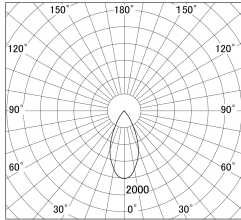

■ Lighting Distribution Curve (cd/1000 lm)