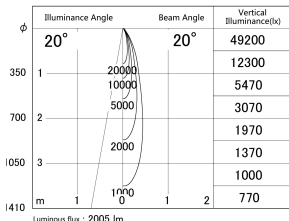

Item no. DD161-2020MW9040

Series Name: AMMA Φ80 series Lens type adjustable Antiglare (DD161-AG)

■ Lighting Distribution Curve (cd/1000 lm)

Installation	Recessed mount
Type	High-efficiency antiglare type adjustable downlight
Fixture wattage	21W
Beam angle	20deg
Color Temp.	4000K
CRI	Ra>90
Luminous	2004 lm
Body	Die-cast aluminum alloy
Body finish	N/A
Trim finish	White
Reflector finish	Mirror
IP Rate	IP20
Light source	COB module
Input Voltage	AC220~240V
Dimming Type	Non-Dimmable
Certificate	CE,CCC
Cut Hole	80mm