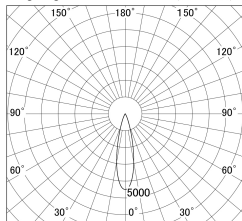

■ Lighting Distribution Curve (cd/1000 lm)