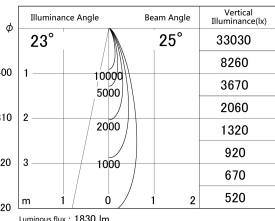

Item no. DD161-2025MW9040

Series Name: AMMA Φ80 series Lens type adjustable Antiglare (DD161-AG)

■ Lighting Distribution Curve (cd/1000 lm)

Installation	Recessed mount
Type	High-efficiency antiglare type adjustable downlight
Fixture wattage	21W
Beam angle	25deg
Color Temp.	4000K
CRI	Ra>90
Luminous	1830 lm
Body	Die-castaluminumalloy
Body finish	N/A
Trim finish	White
Reflector finish	Mirror
IP Rate	IP20
Light source	COB module
Input Voltage	AC220~240V
Dimming Type	Non-Dimmable
Certificate	CE,CCC
Cut Hole	80mm