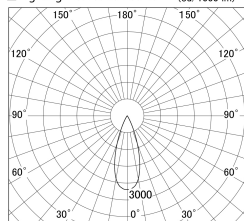

■ Lighting Distribution Curve (cd/1000 lm)