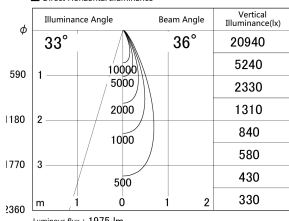

Item no. DD161-2035MW9040

Series Name: AMMA Φ80 series Lens type adjustable Antiglare (DD161-AG)

■ Lighting Distribution Curve (cd/1000 lm)

Installation	Recessed mount
Type	High-efficiency antiglare type adjustable downlight
Fixture wattage	21W
Beam angle	36deg
Color Temp.	4000K
CRI	Ra>90
Luminous	1977 lm
Body	Die-castaluminumalloy
Body finish	N/A
Trim finish	White
Reflector finish	Mirror
IP Rate	IP20
Light source	COB module
Input Voltage	AC220~240V
Dimming Type	Non-Dimmable
Certificate	CE,CCC
Cut Hole	80mm