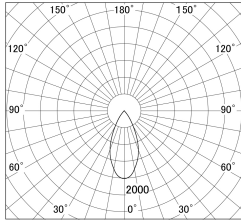

■ Lighting Distribution Curve (cd/1000 lm)