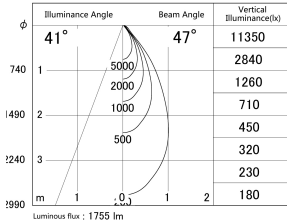

Item no. DD161-2045MW9040

Series Name: AMMA Φ80 series Lens type adjustable Antiglare (DD161-AG)

■ Lighting Distribution Curve (cd/1000 lm)

Installation	Recessed mount
Type	High-efficiency antiglare type adjustable downlight
Fixture wattage	21W
Beam angle	47deg
Color Temp.	4000K
CRI	Ra>90
Luminous	1757 lm
Body	Die-castaluminumalloy
Body finish	N/A
Trim finish	White
Reflector finish	Mirror
IP Rate	IP20
Light source	COB module
Input Voltage	AC220~240V
Dimming Type	Non-Dimmable
Certificate	CE,CCC
Cut Hole	80mm