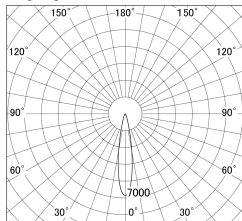

■ Lighting Distribution Curve (cd/1000 lm)