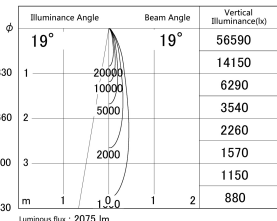

Item no. DD161-2520MW9040

Series Name: AMMA Φ80 series Lens type adjustable Antiglare (DD161-AG)

■ Lighting Distribution Curve (cd/1000 lm)

Installation	Recessed mount
Type	High-efficiency antiglare type adjustable downlight
Fixture wattage	24W
Beam angle	19deg
Color Temp.	4000K
CRI	Ra>90
Luminous	2074 lm
Body	Die-castaluminumalloy
Body finish	N/A
Trim finish	White
Reflector finish	Mirror
IP Rate	IP20
Light source	COB module
Input Voltage	AC220~240V
Dimming Type	Non-Dimmable
Certificate	CE,CCC
Cut Hole	80mm