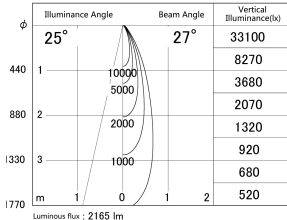

Item no. DD161-2525MW9040

Series Name: AMMA Φ80 series Lens type adjustable Antiglare (DD161-AG)

■ Lighting Distribution Curve (cd/1000 lm)

Installation	Recessed mount
Type	High-efficiency antiglare type adjustable downlight
Fixture wattage	24W
Beam angle	27deg
Color Temp.	4000K
CRI	Ra>90
Luminous	2165 lm
Body	Die-castaluminumalloy
Body finish	N/A
Trim finish	White
Reflector finish	Mirror
IP Rate	IP20
Light source	COB module
Input Voltage	AC220~240V
Dimming Type	Non-Dimmable
Certificate	CE,CCC
Cut Hole	80mm