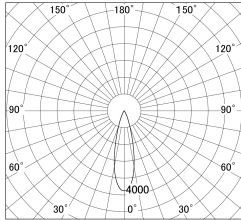

■ Lighting Distribution Curve (cd/1000 lm)