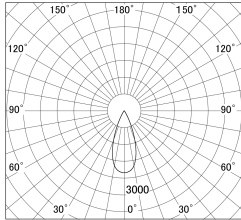

■ Lighting Distribution Curve (cd/1000 lm)