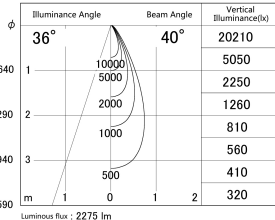

Item no. DD161-2540MW9040

Series Name: AMMA Φ80 series Lens type adjustable Antiglare (DD161-AG)

■ Lighting Distribution Curve (cd/1000 lm)

Installation	Recessed mount
Type	High-efficiency antiglare type adjustable downlight
Fixture wattage	24W
Beam angle	40deg
Color Temp.	4000K
CRI	Ra>90
Luminous	2275 lm
Body	Die-castaluminumalloy
Body finish	N/A
Trim finish	White
Reflector finish	Mirror
IP Rate	IP20
Light source	COB module
Input Voltage	AC220~240V
Dimming Type	Non-Dimmable
Certificate	CE,CCC
Cut Hole	80mm