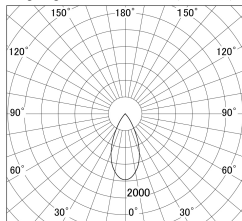

■ Lighting Distribution Curve (cd/1000 lm)