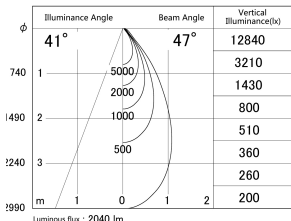

Item no. DD161-2545MW9040

Series Name: AMMA Φ80 series Lens type adjustable Antiglare (DD161-AG)

■ Lighting Distribution Curve (cd/1000 lm)

Installation	Recessed mount
Type	High-efficiency antiglare type adjustable downlight
Fixture wattage	24W
Beam angle	47deg
Color Temp.	4000K
CRI	Ra>90
Luminous	2040 lm
Body	Die-castaluminumalloy
Body finish	N/A
Trim finish	White
Reflector finish	Mirror
IP Rate	IP20
Light source	COB module
Input Voltage	AC220~240V
Dimming Type	Non-Dimmable
Certificate	CE,CCC
Cut Hole	80mm