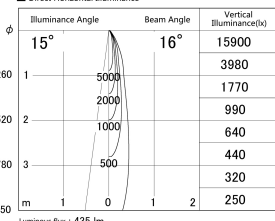

Item no. DD161-0515MB9027

Series Name: AMMA Φ80 series Lens type adjustable Antiglare (DD161-AG)

■ Lighting Distribution Curve (cd/1000 lm)

Installation	Recessed mount
Type	High-efficiency antiglare type adjustable downlight
Fixture wattage	5W
Beam angle	16deg
Color Temp.	2700K
CRI	Ra>90
Luminous	434 lm
Body	Die-castaluminumalloy
Body finish	N/A
Trim finish	Black
Reflector finish	Mirror
IP Rate	IP20
Light source	COB module
Input Voltage	AC220~240V
Dimming Type	Non-Dimmable
Certificate	CE,CCC
Cut Hole	80mm