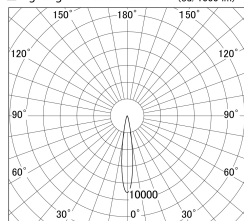

■ Lighting Distribution Curve (cd/1000 lm)