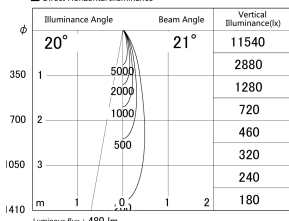

Item no. DD161-0520MB9027

Series Name: AMMA Φ80 series Lens type adjustable Antiglare (DD161-AG)

■ Lighting Distribution Curve (cd/1000 lm)

Installation	Recessed mount
Type	High-efficiency antiglare type adjustable downlight
Fixture wattage	5W
Beam angle	21deg
Color Temp.	2700K
CRI	Ra>90
Luminous	480 lm
Body	Die-castaluminumalloy
Body finish	N/A
Trim finish	Black
Reflector finish	Mirror
IP Rate	IP20
Light source	COB module
Input Voltage	AC220~240V
Dimming Type	Non-Dimmable
Certificate	CE,CCC
Cut Hole	80mm