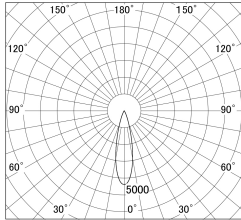

■ Lighting Distribution Curve (cd/1000 lm)