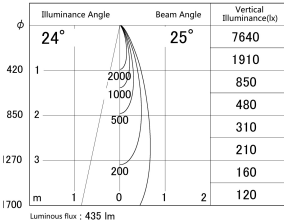

Item no. DD161-0525MB9027

Series Name: AMMA Φ80 series Lens type adjustable Antiglare (DD161-AG)

■ Lighting Distribution Curve (cd/1000 lm)

Installation	Recessed mount
Type	High-efficiency antiglare type adjustable downlight
Fixture wattage	5W
Beam angle	25deg
Color Temp.	2700K
CRI	Ra>90
Luminous	435 lm
Body	Die-castaluminumalloy
Body finish	N/A
Trim finish	Black
Reflector finish	Mirror
IP Rate	IP20
Light source	COB module
Input Voltage	AC220~240V
Dimming Type	Non-Dimmable
Certificate	CE,CCC
Cut Hole	80mm