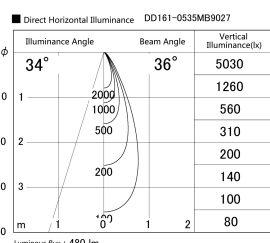

Item no. DD161-0535MB9027

Series Name: AMMA Φ80 series Lens type adjustable Antiglare (DD161-AG)

Installation	Recessed mount
Type	High-efficiency antiglare type adjustable downlight
Fixture wattage	5W
Beam angle	36deg
Color Temp.	2700K
CRI	Ra>90
Luminous	479 lm
Body	Die-castaluminumalloy
Body finish	N/A
Trim finish	Black
Reflector finish	Mirror
IP Rate	IP20
Light source	COB module
Input Voltage	AC220~240V
Dimming Type	Non-Dimmable
Certificate	CE,CCC
Cut Hole	80mm