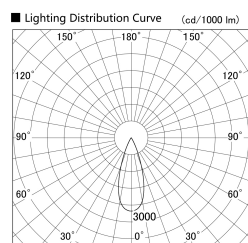

Item no. DD161-0535MB9027

Series Name: AMMA Φ80 series Lens type adjustable Antiglare (DD161-AG)

Installation	Recessed mount
Type	High-efficiency antiglare type adjustable downlight
Fixture wattage	5W
Beam angle	36deg
Color Temp.	2700K
CRI	Ra>90
Luminous	479 lm
Body	Die-castaluminumalloy
Body finish	N/A
Trim finish	Black
Reflector finish	Mirror
IP Rate	IP20
Light source	COB module
Input Voltage	AC220~240V
Dimming Type	Non-Dimmable
Certificate	CE,CCC
Cut Hole	80mm