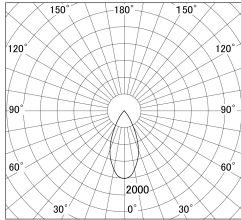

■ Lighting Distribution Curve (cd/1000 lm)