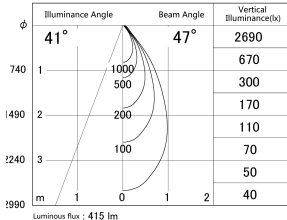

Item no. DD161-0545MB9027

Series Name: AMMA Φ80 series Lens type adjustable Antiglare (DD161-AG)

■ Lighting Distribution Curve (cd/1000 lm)

Installation	Recessed mount
Type	High-efficiency antiglare type adjustable downlight
Fixture wattage	5W
Beam angle	47deg
Color Temp.	2700K
CRI	Ra>90
Luminous	417 lm
Body	Die-castaluminumalloy
Body finish	N/A
Trim finish	Black
Reflector finish	Mirror
IP Rate	IP20
Light source	COB module
Input Voltage	AC220~240V
Dimming Type	Non-Dimmable
Certificate	CE,CCC
Cut Hole	80mm