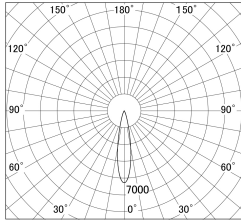

■ Lighting Distribution Curve (cd/1000 lm)