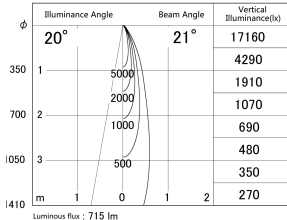

Item no. DD161-0820MB9027

Series Name: AMMA Φ80 series Lens type adjustable Antiglare (DD161-AG)

■ Lighting Distribution Curve (cd/1000 lm)

Installation	Recessed mount
Type	High-efficiency antiglare type adjustable downlight
Fixture wattage	7.5W
Beam angle	21deg
Color Temp.	2700K
CRI	Ra>90
Luminous	714 lm
Body	Die-cast aluminum alloy
Body finish	N/A
Trim finish	Black
Reflector finish	Mirror
IP Rate	IP20
Light source	COB module
Input Voltage	AC220~240V
Dimming Type	Non-Dimmable
Certificate	CE,CCC
Cut Hole	80mm