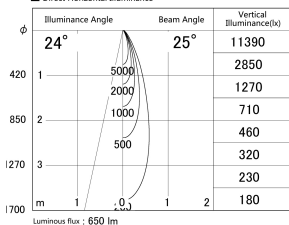

Item no. DD161-0825MB9027

Series Name: AMMA Φ80 series Lens type adjustable Antiglare (DD161-AG)

■ Lighting Distribution Curve (cd/1000 lm)

Installation	Recessed mount
Type	High-efficiency antiglare type adjustable downlight
Fixture wattage	7.5W
Beam angle	25deg
Color Temp.	2700K
CRI	Ra>90
Luminous	648 lm
Body	Die-castaluminumalloy
Body finish	N/A
Trim finish	Black
Reflector finish	Mirror
IP Rate	IP20
Light source	COB module
Input Voltage	AC220~240V
Dimming Type	Non-Dimmable
Certificate	CE,CCC
Cut Hole	80mm