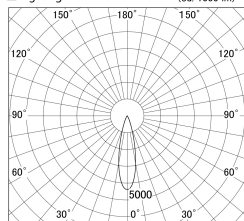

■ Lighting Distribution Curve (cd/1000 lm)