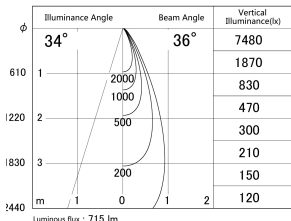

Item no. DD161-0835MB9027

Series Name: AMMA Φ80 series Lens type adjustable Antiglare (DD161-AG)

■ Lighting Distribution Curve (cd/1000 lm)

Installation	Recessed mount
Type	High-efficiency antiglare type adjustable downlight
Fixture wattage	7.5W
Beam angle	36deg
Color Temp.	2700K
CRI	Ra>90
Luminous	713 lm
Body	Die-castaluminumalloy
Body finish	N/A
Trim finish	Black
Reflector finish	Mirror
IP Rate	IP20
Light source	COB module
Input Voltage	AC220~240V
Dimming Type	Non-Dimmable
Certificate	CE,CCC
Cut Hole	80mm