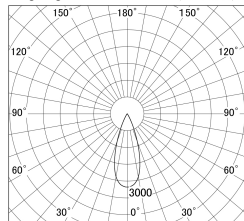

■ Lighting Distribution Curve (cd/1000 lm)