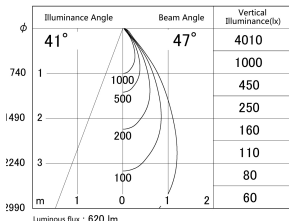

Item no. DD161-0845MB9027

Series Name: AMMA Φ80 series Lens type adjustable Antiglare (DD161-AG)

■ Lighting Distribution Curve (cd/1000 lm)

Installation	Recessed mount
Type	High-efficiency antiglare type adjustable downlight
Fixture wattage	7.5W
Beam angle	47deg
Color Temp.	2700K
CRI	Ra>90
Luminous	621 lm
Body	Die-castaluminumalloy
Body finish	N/A
Trim finish	Black
Reflector finish	Mirror
IP Rate	IP20
Light source	COB module
Input Voltage	AC220~240V
Dimming Type	Non-Dimmable
Certificate	CE,CCC
Cut Hole	80mm