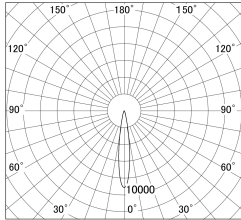

■ Lighting Distribution Curve (cd/1000 lm)