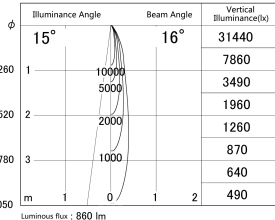

Item no. DD161-1015MB9027

Series Name: AMMA Φ80 series Lens type adjustable Antiglare (DD161-AG)

■ Lighting Distribution Curve (cd/1000 lm)

Installation	Recessed mount
Type	High-efficiency antiglare type adjustable downlight
Fixture wattage	10.5W
Beam angle	16deg
Color Temp.	2700K
CRI	Ra>90
Luminous	858 lm
Body	Die-castaluminumalloy
Body finish	N/A
Trim finish	Black
Reflector finish	Mirror
IP Rate	IP20
Light source	COB module
Input Voltage	AC220~240V
Dimming Type	Non-Dimmable
Certificate	CE,CCC
Cut Hole	80mm