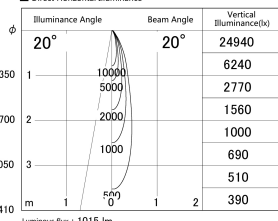

Item no. DD161-1020MB9027

Series Name: AMMA Φ80 series Lens type adjustable Antiglare (DD161-AG)

■ Lighting Distribution Curve (cd/1000 lm)

Installation	Recessed mount
Type	High-efficiency antiglare type adjustable downlight
Fixture wattage	10.5W
Beam angle	20deg
Color Temp.	2700K
CRI	Ra>90
Luminous	1016 lm
Body	Die-castaluminumalloy
Body finish	N/A
Trim finish	Black
Reflector finish	Mirror
IP Rate	IP20
Light source	COB module
Input Voltage	AC220~240V
Dimming Type	Non-Dimmable
Certificate	CE,CCC
Cut Hole	80mm